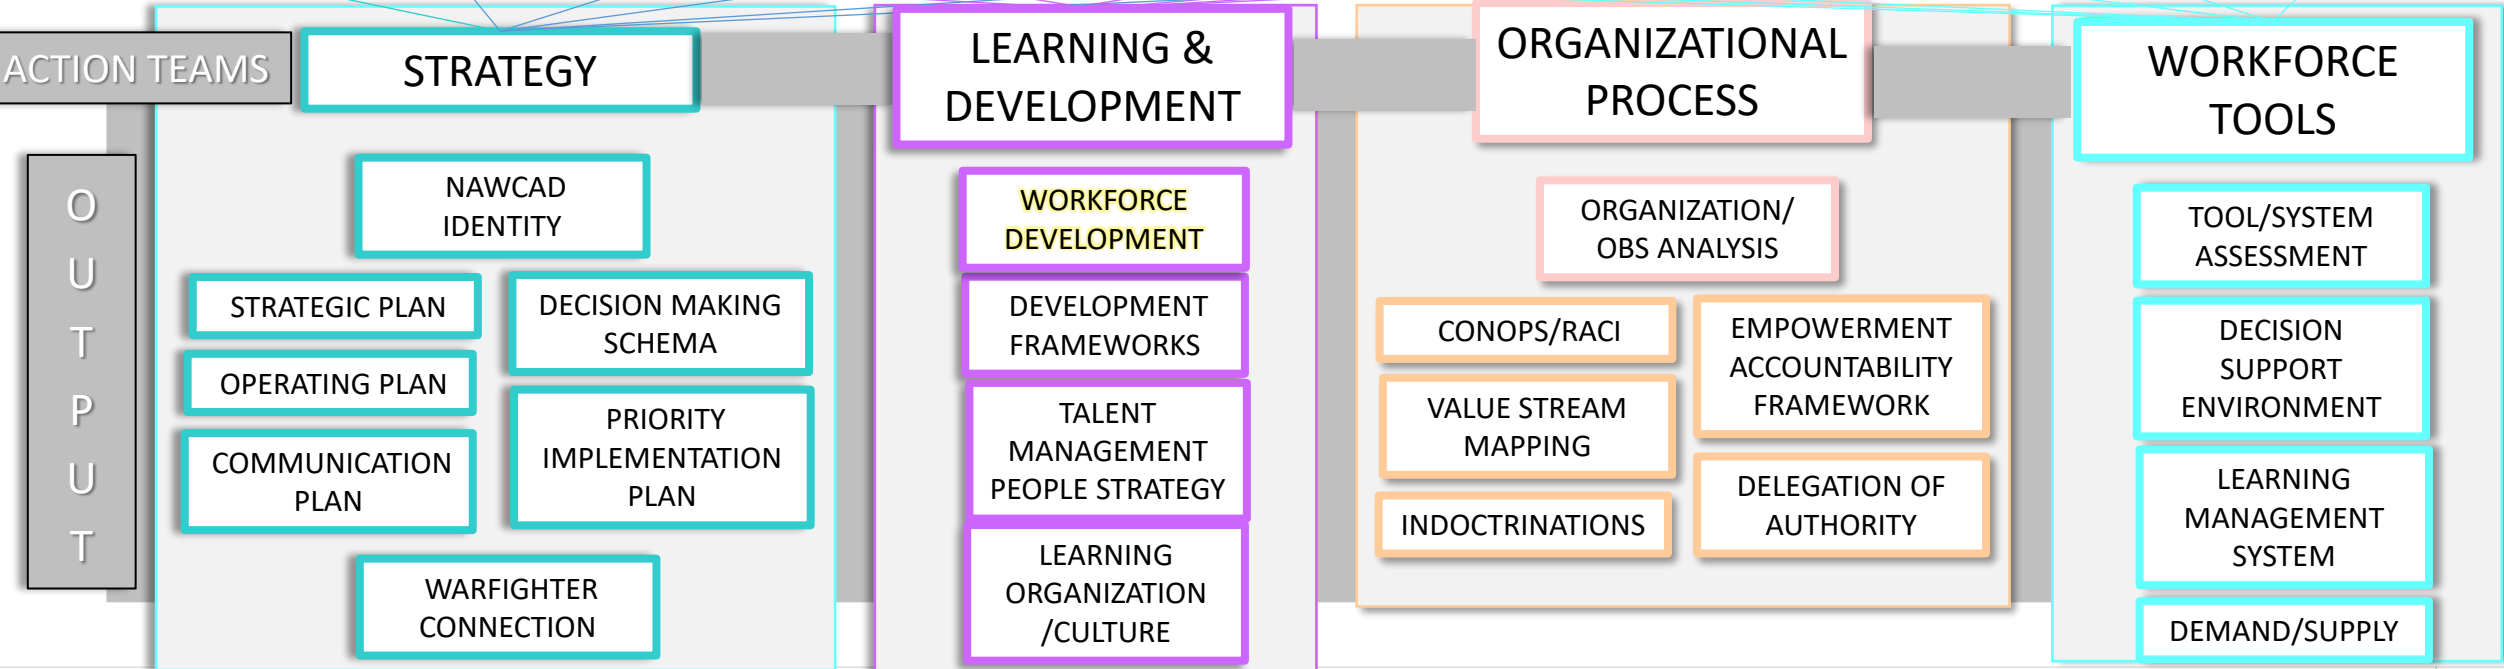

WORKFORCE NORTH STAR ALIGNMENT

...and to maturing key enabling capabilities...

DEVELOP A WORKFORCE WITH THE RIGHT PEOPLE, IN THE RIGHT POSITIONS, WITH THE RIGHT SKILLS AT THE RIGHT TIME

ENABLING CAPABILITY: EMERGENT TECHNICAL AREAS

Concept / Progress

- Completed 9 emerging skill area workshops with WFD POCs and SMEs
- Completing DoN initial proof of concept in technical skill area
- Completed Network Engineering Career Roadmap
 - Aligning training/learning in system to feed IDP for next pilot

Next Steps

- Apr**
 - 1 remaining emerging skill area workshop to document operational definitions, KSAs, training, & college degrees with follow-on action to capture demand/supply to identify current gaps
- May**
 - Complete Data Science career roadmaps for Data Engineer, Data Scientist and Data Analyst (SME socialization)
 - Developing initial job role profiles for Autonomy to include Artificial Intelligence, Robotics, and Flight Controls
 - Circulate career roadmaps for agreement on model across Groups/EchIVs
- Jun**
 - Complete DoN proof of concepts for both technical skill area and Network Engineering to incorporate lessons learned for next pilot effort across Groups/EchIVs
 - Complete initial assessment of Demand/Supply and training/learning submittals to impact investment decision