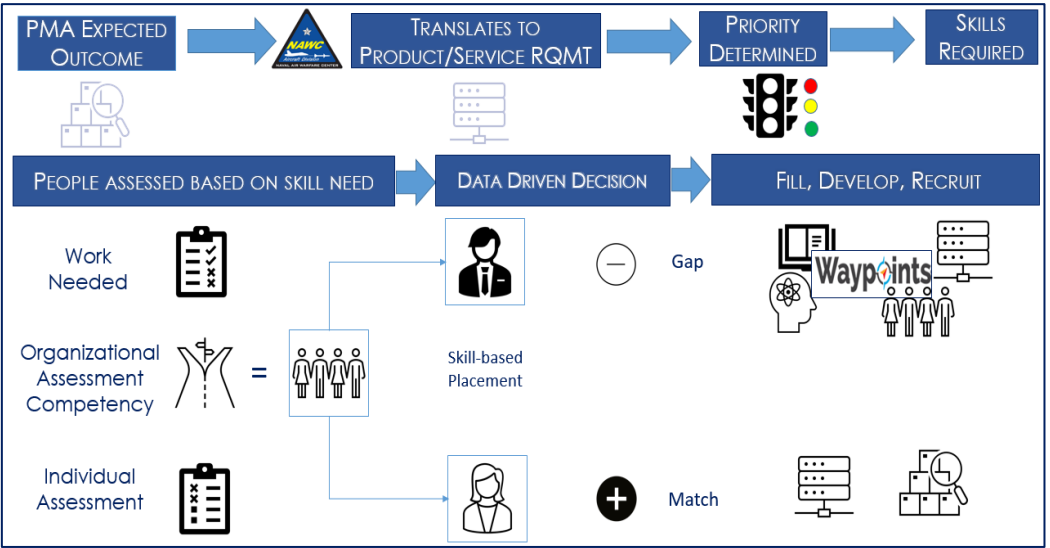

WORKFORCE NORTH STAR ALIGNMENT

...and to maturing key enabling capabilities...

DEVELOP A WORKFORCE WITH THE RIGHT PEOPLE, IN THE RIGHT POSITIONS, WITH THE RIGHT SKILLS AT THE RIGHT TIME

ENABLING CAPABILITY: EMERGENT TECHNICAL AREAS

Concept / Progress

- Completed 9 emerging skill area workshops with WFD POCs and SMEs
- Completing DoN initial proof of concept in technical skill area
- Completed Network Engineering Career Roadmap
 - Aligning training/learning in system to feed IDP for next pilot

Next Steps

- Apr**
 - 1 remaining emerging skill area workshop to document operational definitions, KSAs, training, & college degrees with follow-on action to capture demand/supply to identify current gaps
- May**
 - Complete Data Science career roadmaps for Data Engineer, Data Scientist and Data Analyst (SME socialization)
 - Developing initial job role profiles for Autonomy to include Artificial Intelligence, Robotics, and Flight Controls
 - Circulate career roadmaps for agreement on model across Groups/EchIVs
- Jun**
 - Complete DoN proof of concepts for both technical skill area and Network Engineering to incorporate lessons learned for next pilot effort across Groups/EchIVs
 - Complete initial assessment of Demand/Supply and training/learning submittals to impact investment decision